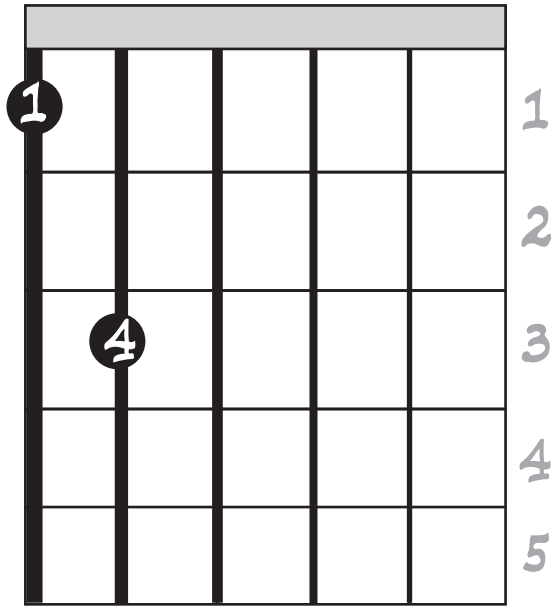

POWER CHORDS

POWER CHORDS DIFFERENT FROM THE OPEN CHORDS YOU HAVE ALREADY LEARNED. OPEN CHORDS ARE ALL DIFFERENT SHAPES, BUT YOU PLAY THEM ALL IN THE SAME PLACE. POWER CHORDS CAN PLAYED ALMOST ANYWHERE ON THE GUITAR, AND ARE ALWAYS THE SAME SHAPE.

POWER CHORD F

POWER CHORD B^b

POWER CHORD C

WHEN YOU PLAY THEESE THREE POWER CHORDS MAKE SURE THAT YOUR PICK IS HITTING BOTH OF THE STRINGS YOUR FINGERS ARE TOUCHING. ALSO MAKE SURE THAT YOU PICK IS PLAYING ONLY THE TWO STRINGS YOUR FINGERS ARE TOUCHING.