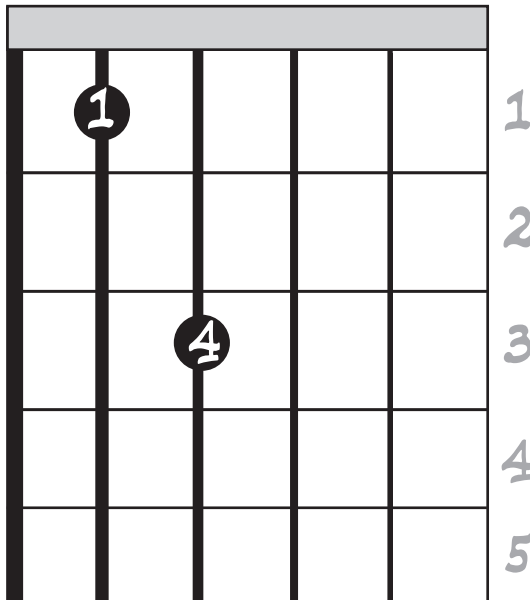

POWER CHORDS

POWER CHORDS DIFFERENT FROM THE OPEN CHORDS YOU HAVE ALREADY LEARNED. OPEN CHORDS ARE ALL DIFFERENT SHAPES, BUT YOU PLAY THEM ALL IN THE SAME PLACE. POWER CHORDS CAN PLAYED ALMOST ANYWHERE ON THE GUITAR, AND ARE ALWAYS THE SAME SHAPE.

POWER CHORD F

POWER CHORD B^b

POWER CHORD C

WHEN YOU PLAY THEESE THREE POWER CHORDS MAKE SURE THAT YOUR PICK IS HITTING BOTH OF THE STRINGS YOUR FINGERS ARE TOUCHING. ALSO MAKE SURE THAT YOU PICK IS PLAYING ONLY THE TWO STRINGS YOUR FINGERS ARE TOUCHING.