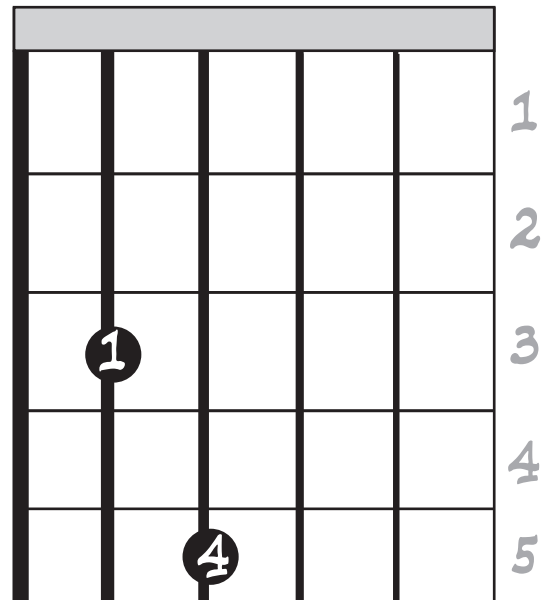

POWER CHORDS

POWER CHORDS DIFFERENT FROM THE OPEN CHORDS YOU HAVE ALREADY LEARNED. OPEN CHORDS ARE ALL DIFFERENT SHAPES, BUT YOU PLAY THEM ALL IN THE SAME PLACE. POWER CHORDS CAN PLAYED ALMOST ANYWHERE ON THE GUITAR, AND ARE ALWAYS THE SAME SHAPE.

POWER CHORD F

POWER CHORD B^b

POWER CHORD C

WHEN YOU PLAY THEESE THREE POWER CHORDS MAKE SURE THAT YOUR PICK IS HITTING BOTH OF THE STRINGS YOUR FINGERS ARE TOUCHING. ALSO MAKE SURE THAT YOU PICK IS PLAYING ONLY THE TWO STRINGS YOUR FINGERS ARE TOUCHING.